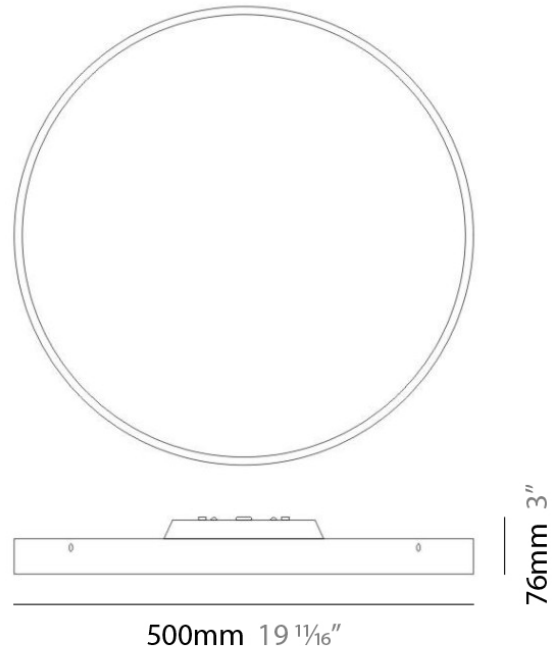

INOXX SURFACE

D92071

PROJECT	_____
TYPE	_____
NOTES	_____
QUANTITY	_____
DATE	_____

GENERAL

Series: Inoxx
Brand: Milan
Division: Design
Mounting Type: Surface
Mounting Location: Ceiling
Subcategory: Ambient

PHYSICAL

Shape: Round
Diameter (mm): 500
Diameter (in): 19 1/4
Height (mm): 76
Height (in): 3
Weight (kg): 4.5
Weight (lbs): 10
Diffuser: White Acid-etched Satin Opal Glass
Fixture Finish: SST
Fixture Material: Glass / Aluminum

ELECTRICAL

Number of Lamps: 1
Lamp Type: T5 Circline Fluorescent
Bulb Included: Bulb Not Included
Total Output Wattage (W): 40
Max. Wattage Per Lamp (W): 40
Lamp Base: 2GX13
Dimming: Non-Dimmable
Input Voltage (V): 120
Lamp Voltage (V): 120

LED

OPTICAL

RATINGS AND CERTIFICATIONS

Certified By: CSA Certified to UL and CSA Standards
IP rating: IP20