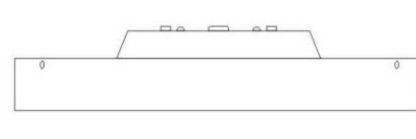

INOXX SURFACE

D92069

PROJECT _____

TYPE _____

NOTES _____

QUANTITY _____

DATE _____

GENERAL

Series: Innox
Brand: Milan
Division: Design
Mounting Type: Surface
Mounting Location: Ceiling
Subcategory: Ambient

PHYSICAL

Shape: Round
Diameter (mm): 370
Diameter (in): 14 1/2
Height (mm): 76
Height (in): 3
Weight (kg): 3.6
Weight (lbs): 8
Diffuser: White Acid-etched Satin Opal Glass
Fixture Finish: SST
Fixture Material: Glass / Aluminum

ELECTRICAL

Number of Lamps: 1
Lamp Type: T5 Circline Fluorescent
Bulb Included: Bulb Not Included
Total Output Wattage (W): 40
Max. Wattage Per Lamp (W): 40
Lamp Base: 2GX13
Dimming: Non-Dimmable
Input Voltage (V): 120
Lamp Voltage (V): 120

LED

OPTICAL

RATINGS AND CERTIFICATIONS

Certified By: CSA Certified to UL and CSA Standards
IP rating: IP20

370mm 14 9/16"

76mm 3"